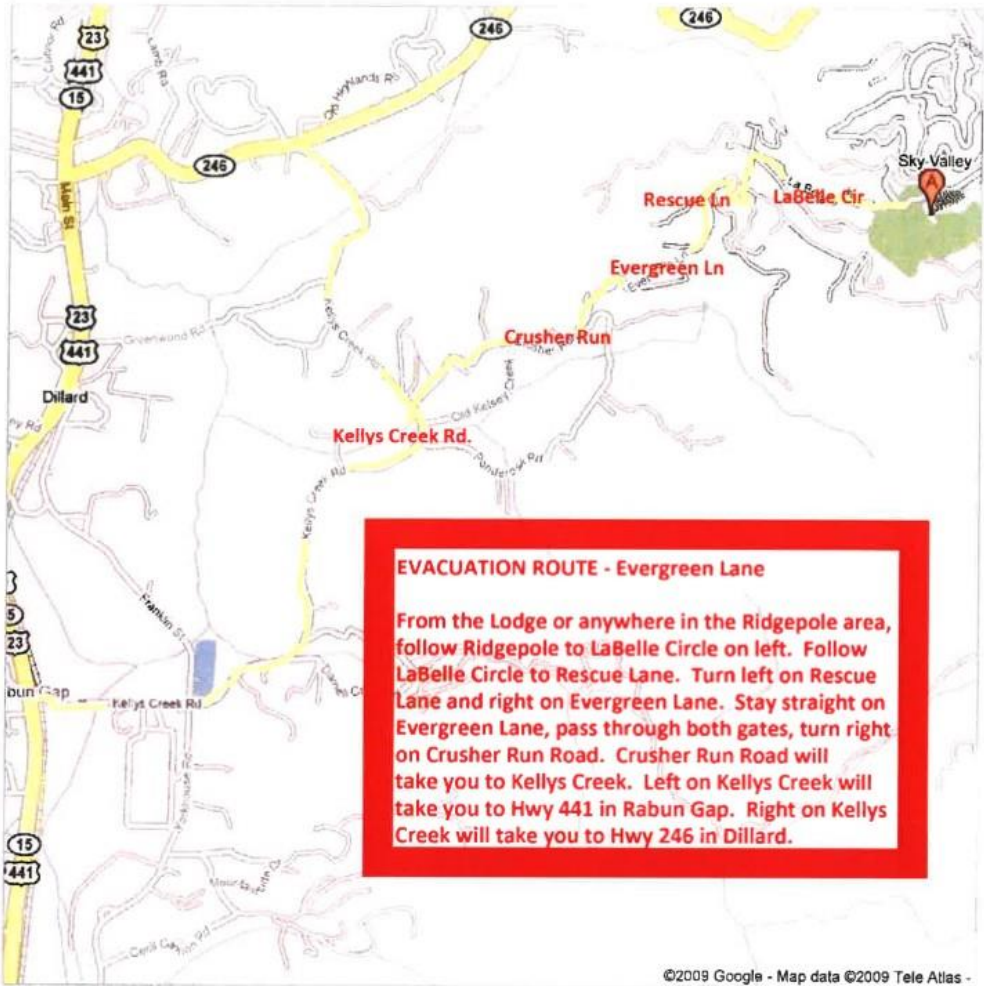

EVACUATION ROUTE BROADMOOR/HEATHERSTONE GATE

EVACUATION ROUTE EVERGREEN GATE

EVACUATION ROUTE EAGLE CIRCLE GATE/MAIN ENTRANCE