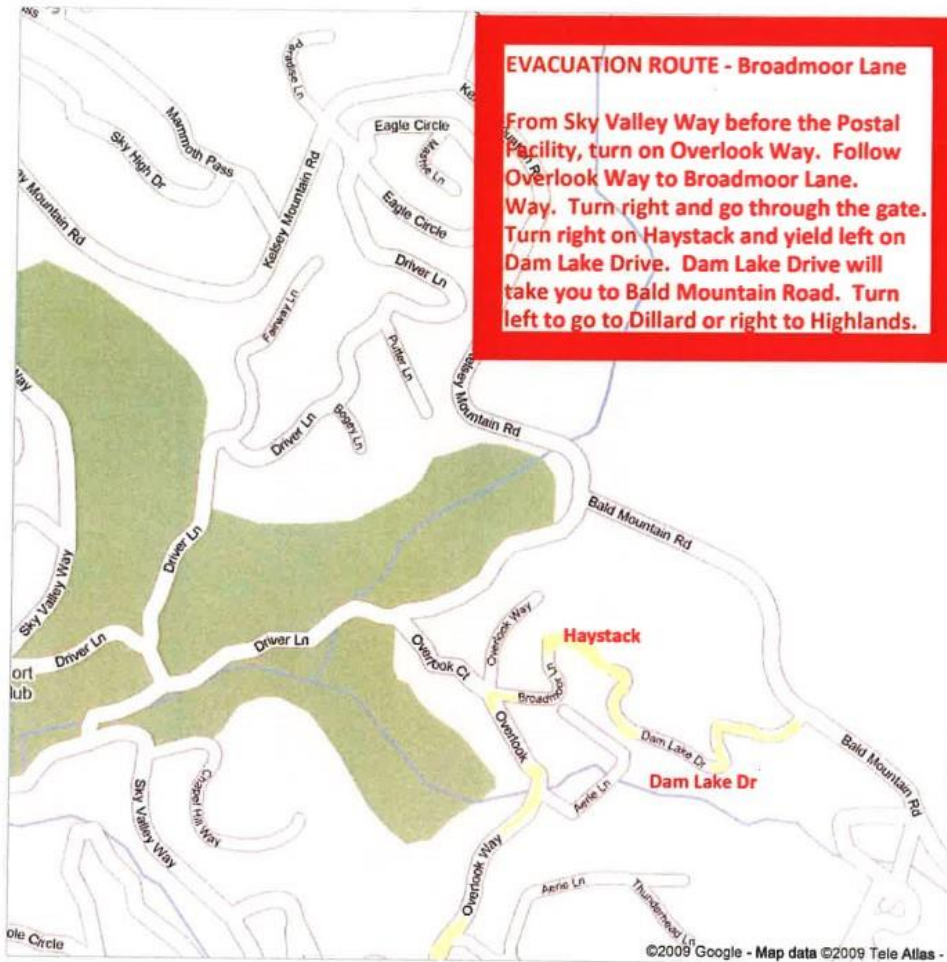

EVACUATION ROUTE BROADMOOR/HEATHERSTONE GATE

EVACUATION ROUTE EVERGREEN GATE

EVACUATION ROUTE EAGLE CIRCLE GATE/MAIN ENTRANCE